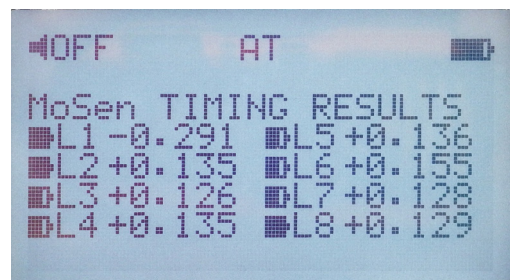

Display detail

Intellectual property of Swiss Timing. All rights reserved, especially those of reproduction and distribution to third parties.

Swiss Timing LTD
P.O. Box 138, Rue de l'Envers 1
CH-2606 Corgémont - Switzerland

Phone +41 32 488 36 11
info@swisstiming.com
www.swisstiming.com

A COMPANY OF THE SWATCH GROUP