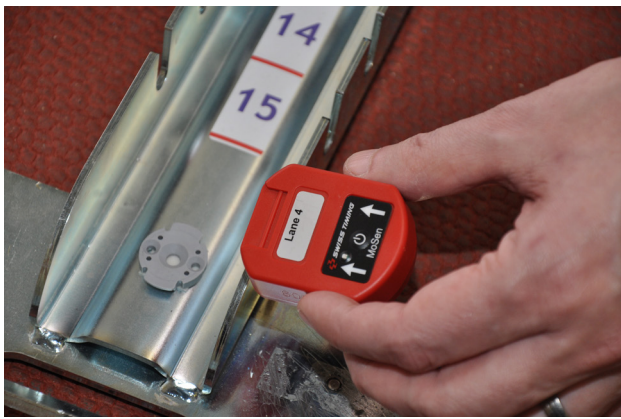

Fixing clips are permanently fixed on starting blocks. MoSen is then easily mounted, dismantled on the clip without any tool.

StartTime screen displays status of MoSen (wireless connectivity and battery level), and reaction time. Reaction times are automatically sent to Photofinish by a RS422 line. System compatible with Swiss Timing cabling for ASC2 and ASC3.