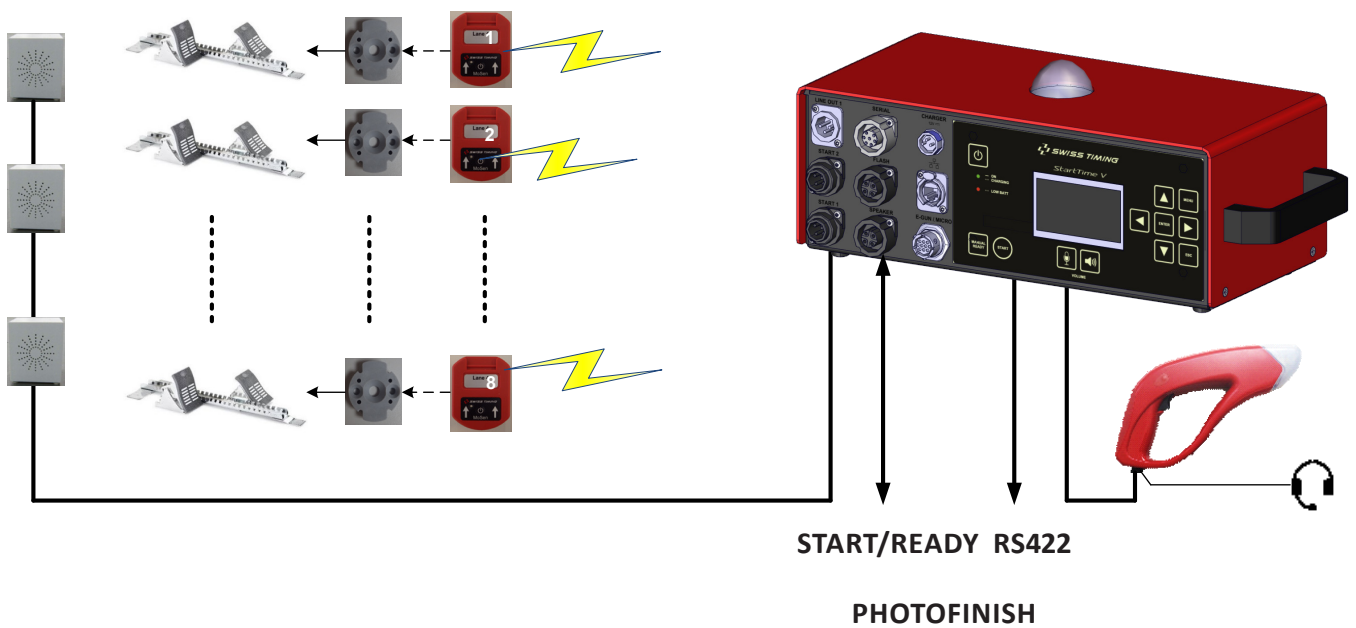

BLOCK DIAGRAM

TO ORDER:

REGION	NUMBER	FREQU.
EUROPE	3508.900	868MHZ
UNITED KINGDOM	3508.900.GB	868MHZ
SWITZERLAND	3508.900.CH	868MHZ
NORTH AMERICA	3508.900.US	916MHZ