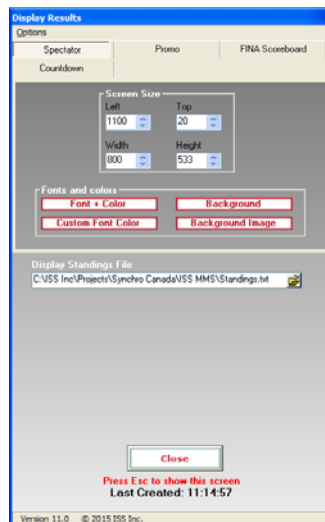

Display Results

By Integrated Sports Systems (ISS) Inc.
Enhanced for Swiss Timing Ltd.

Display event in progress with a projector, TV or LED video scoreboard
Display sponsor images
Display a countdown clock
Display dive and diver
Display FINA synchro